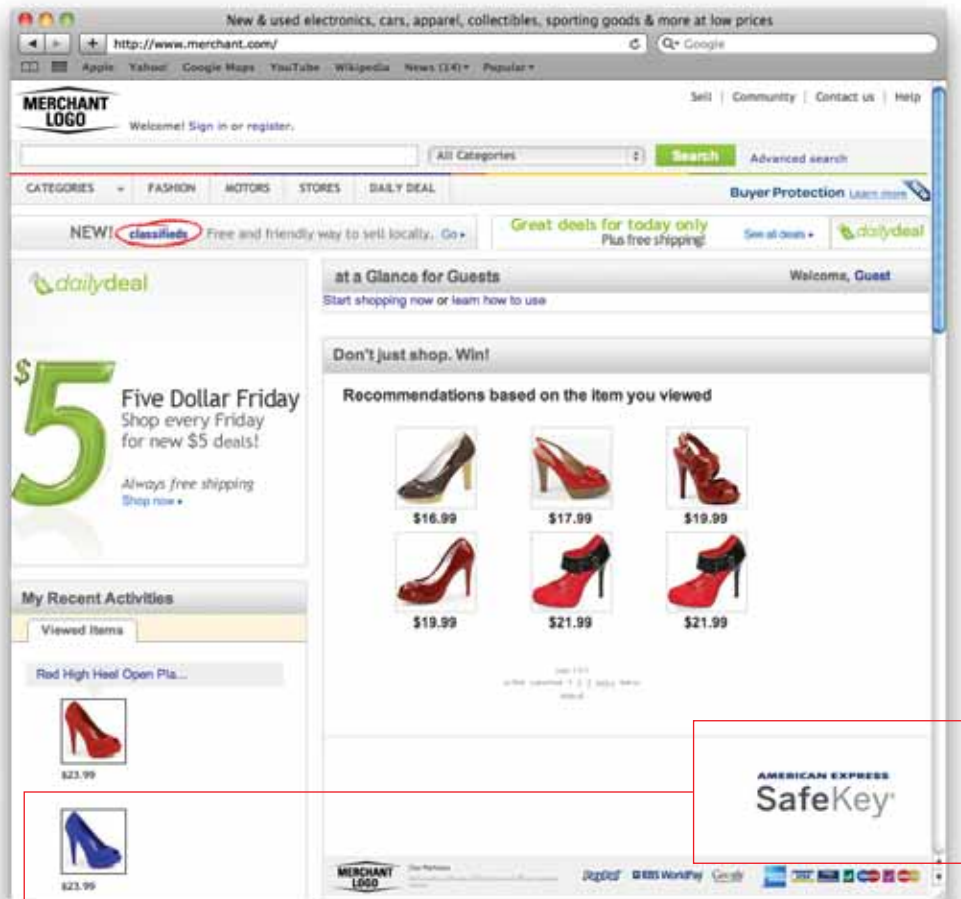

CLEAR SPACE

Merchant Website: Logo Placement Requirements

HOMEPAGE

SERVICE DESCRIPTION PAGE

Arial, 16pt

Arial, 12pt/17pt

Text is colored in White / R255 G255 B255 / Hex# FFFFFFFF

Background is colored in AE Core Blue PMS 2757 / R0 G38 B99 / Hex# 002663