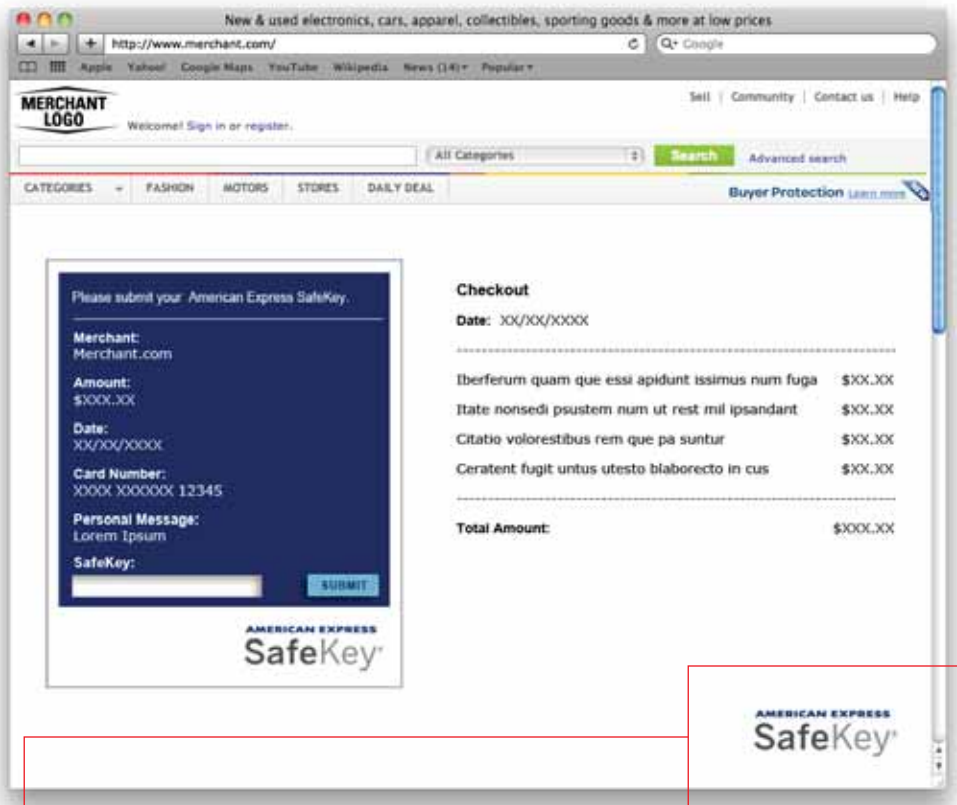

Merchant Website: Logo Placement Requirements

MERCHANT CHECKOUT PAGE

Always place the logo in the right-hand bottom corner of the window page with sufficient clear space from the right side. When displaying multiple 3DS card scheme logos, scale the SafeKey logo so it is equal in size to competitor logos. Always surround the logo with at least the minimum amount of clear space.